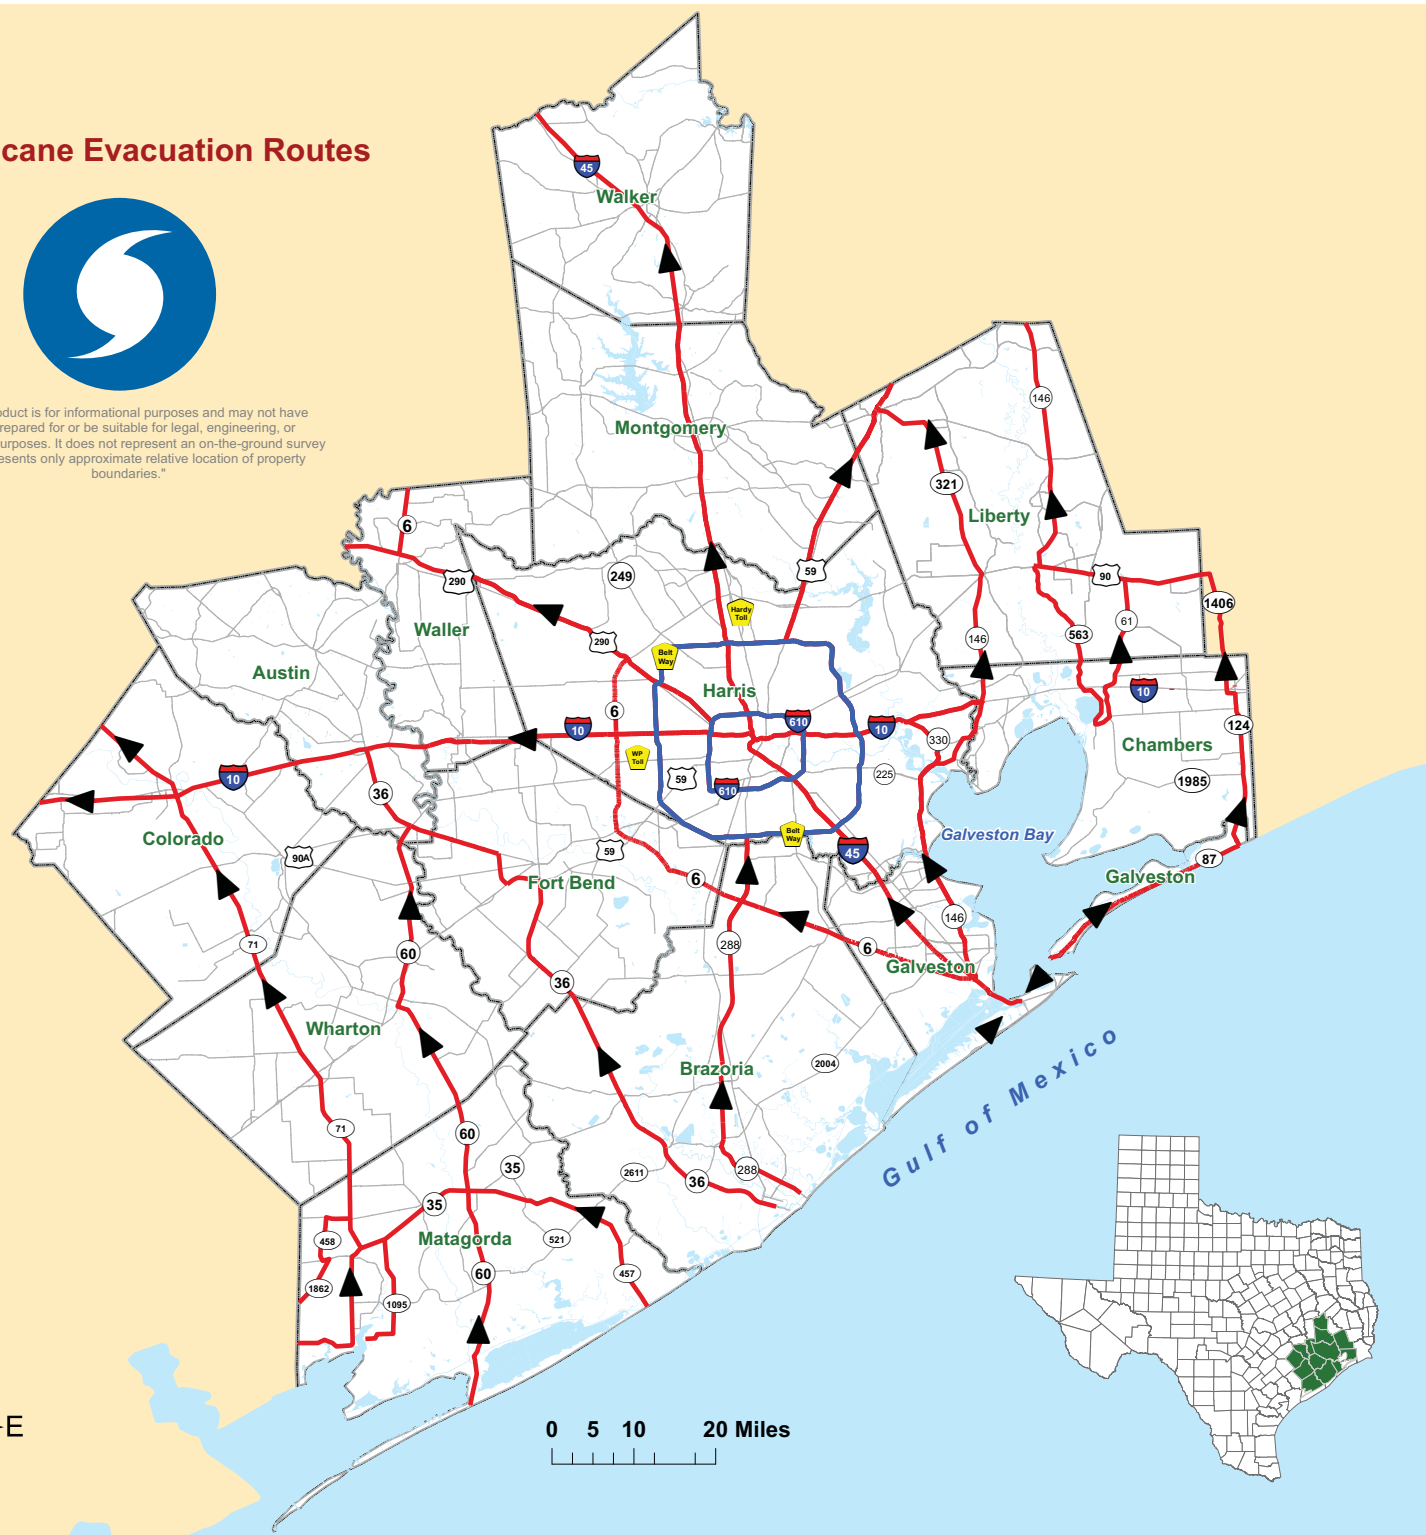

H-GAC 13-county region

Austin, Brazoria, Chambers, Colorado, Fort Bend, Galveston, Harris, Liberty, Matagorda, Montgomery, Walker, Waller, Wharton

Hurricane Evacuation Routes

"This product is for informational purposes and may not have been prepared for or be suitable for legal, engineering, or surveying purposes. It does not represent an on-the-ground survey and represents only approximate relative location of property boundaries."

Route Designation

- Evacuation Corridors
- Evacuation Connections
- Other Roads
- County Boundary

Expiration Date: December 2013
 Map Created by:
 Houston-Galveston Area Council